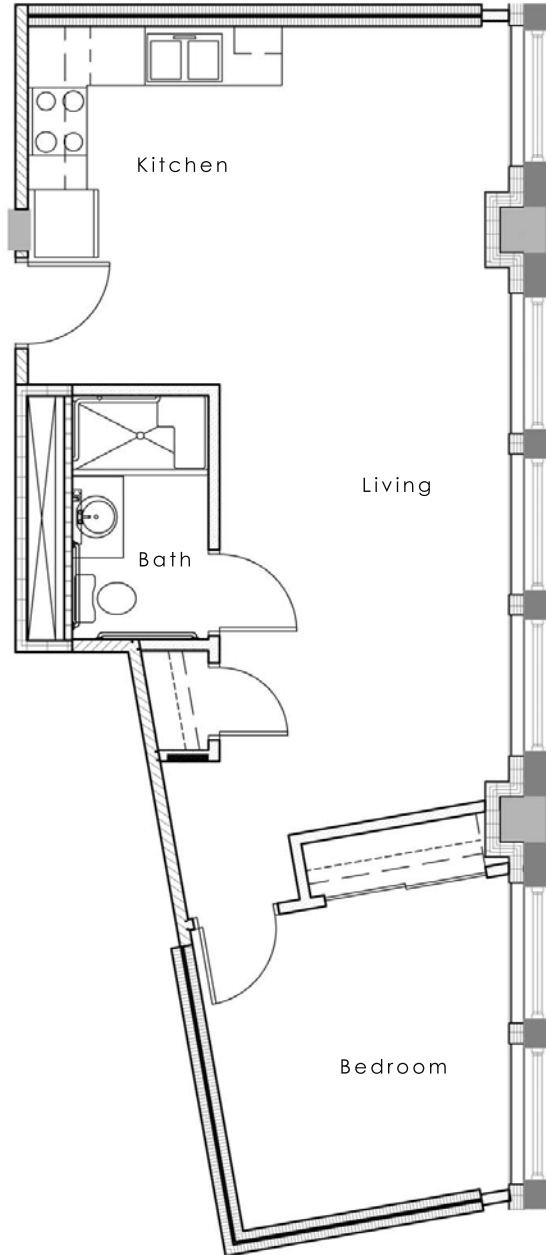

Unit E

662 Square Feet

For Rental Information Call: 515-313-8888
Developed by: Hubbell Realty Company